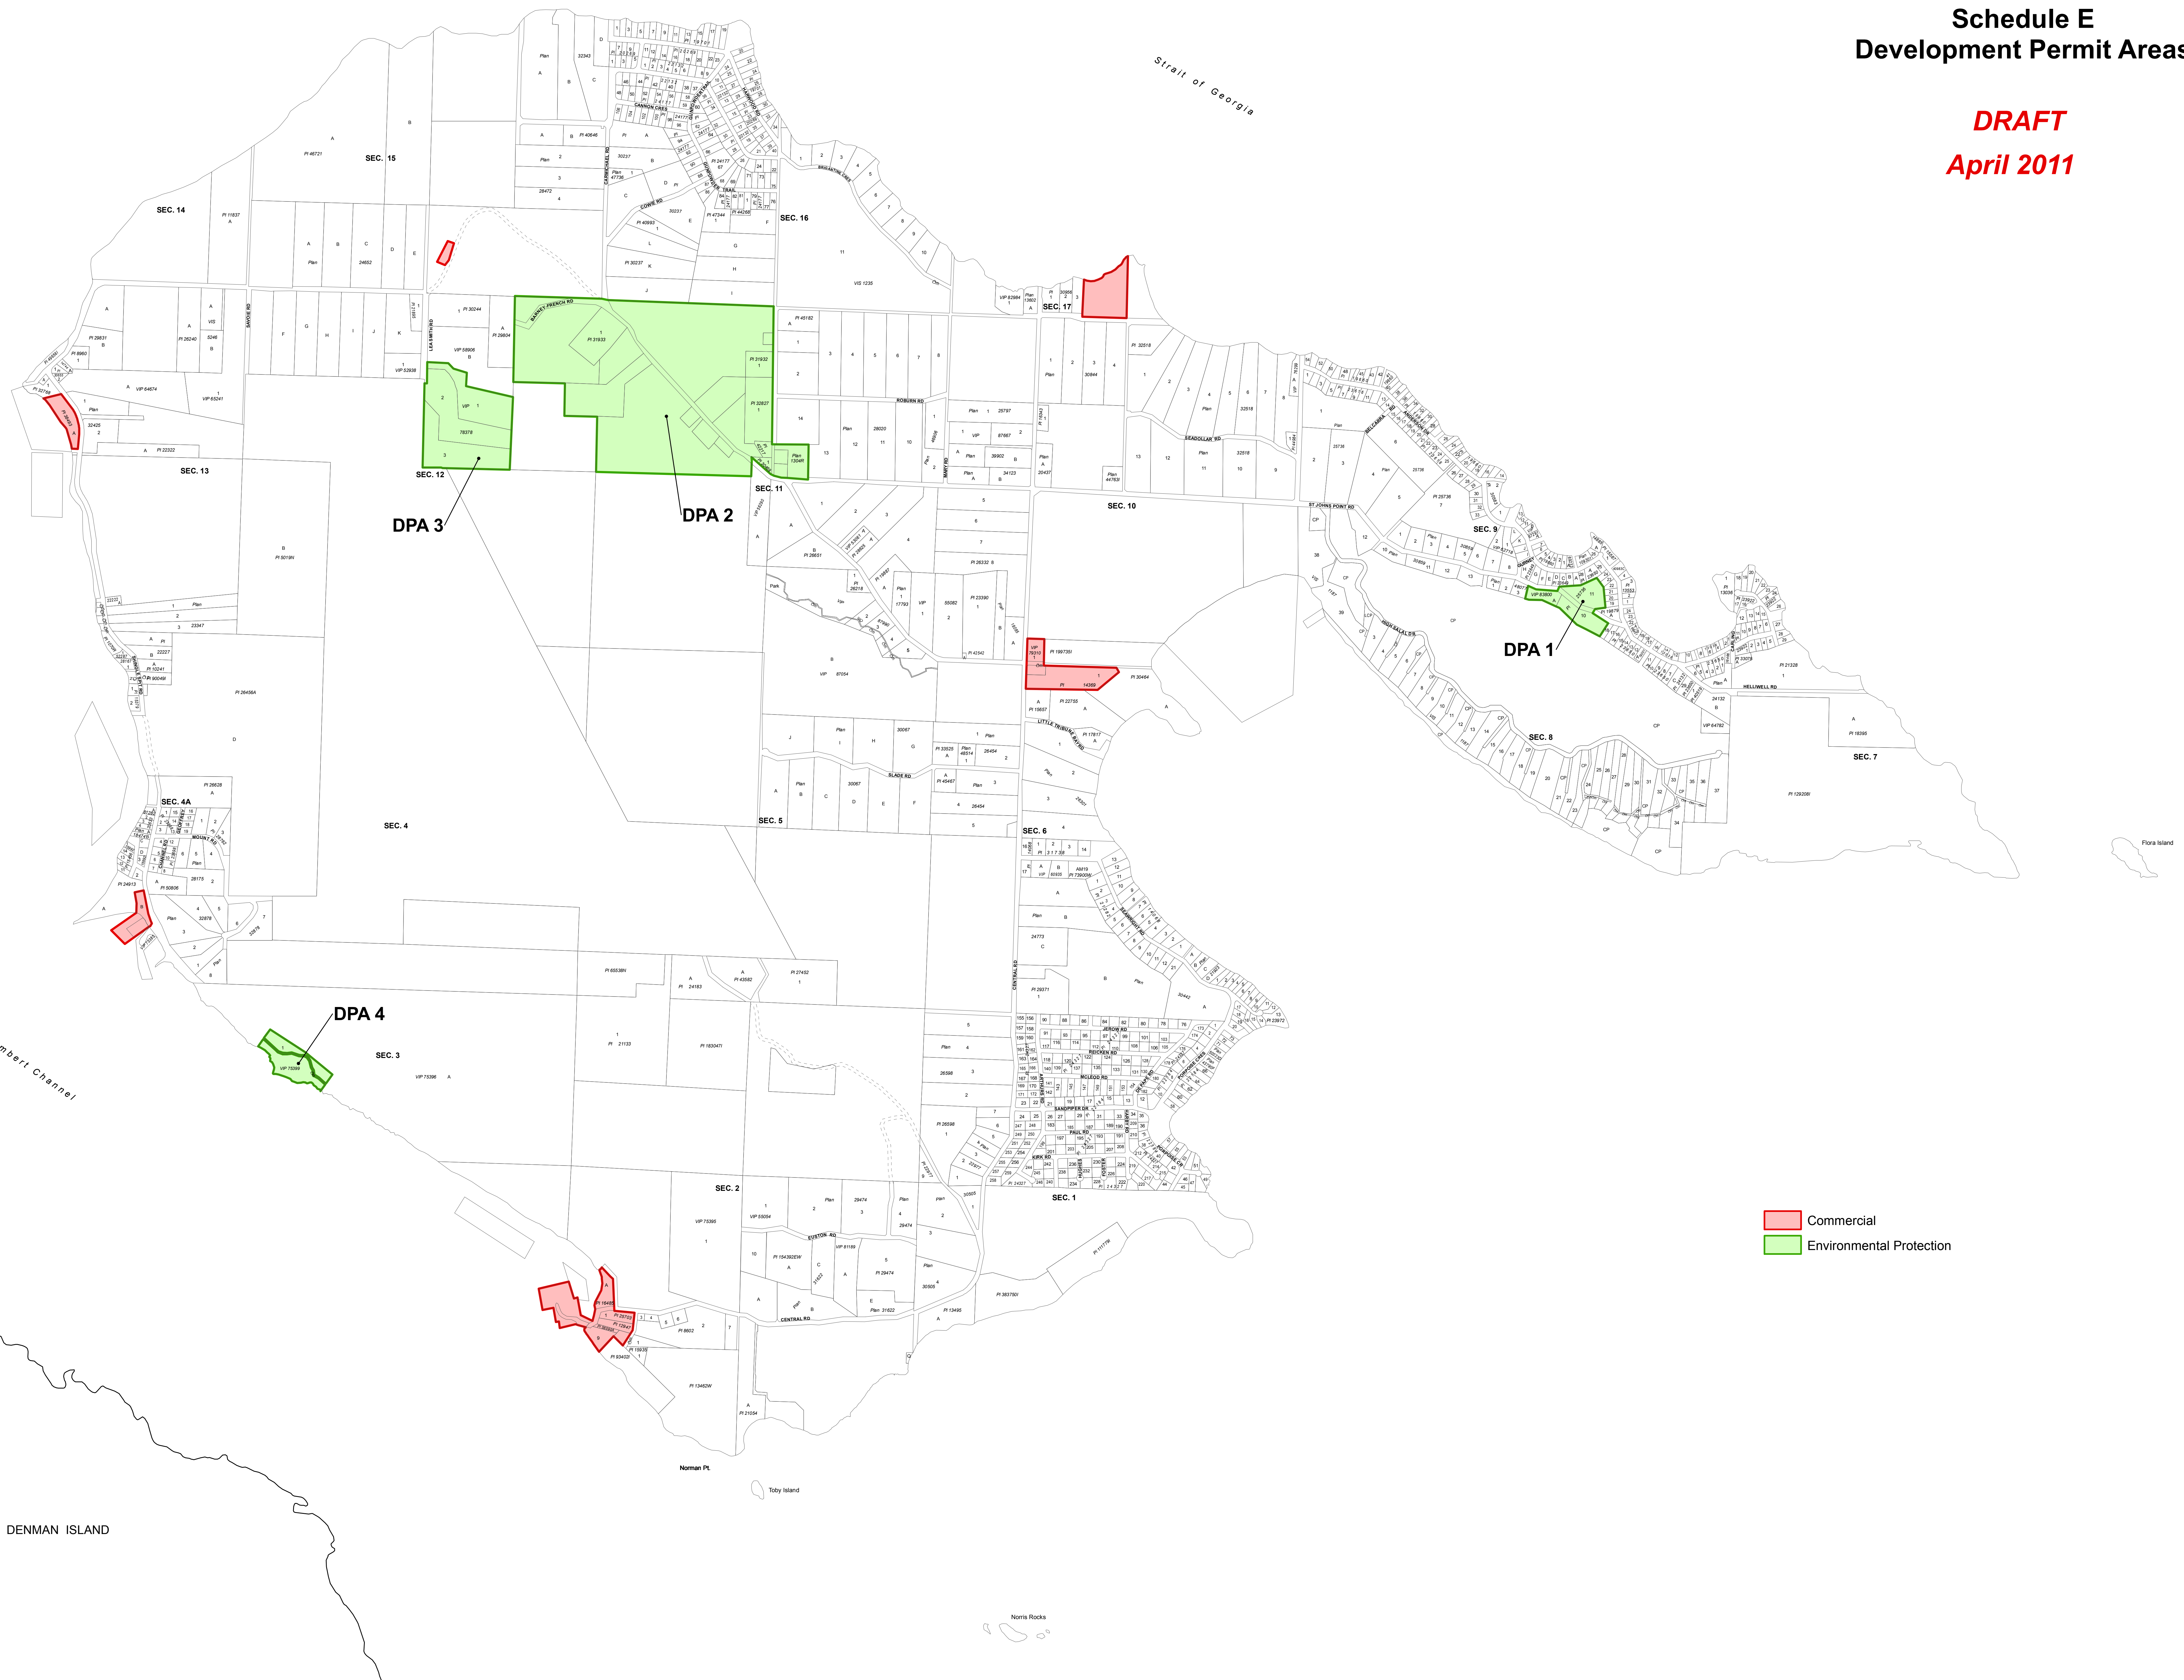

HORNBY ISLAND OFFICIAL COMMUNITY PLAN

Schedule E Development Permit Areas

DRAFT
April 2011

HORNBY ISLAND

HORNBY ISLAND
LOCAL TRUST COMMITTEE

SCHEDULE E
DEVELOPMENT PERMIT AREAS

Scale 1 : 10,000
0 250 500 1,000 Meters