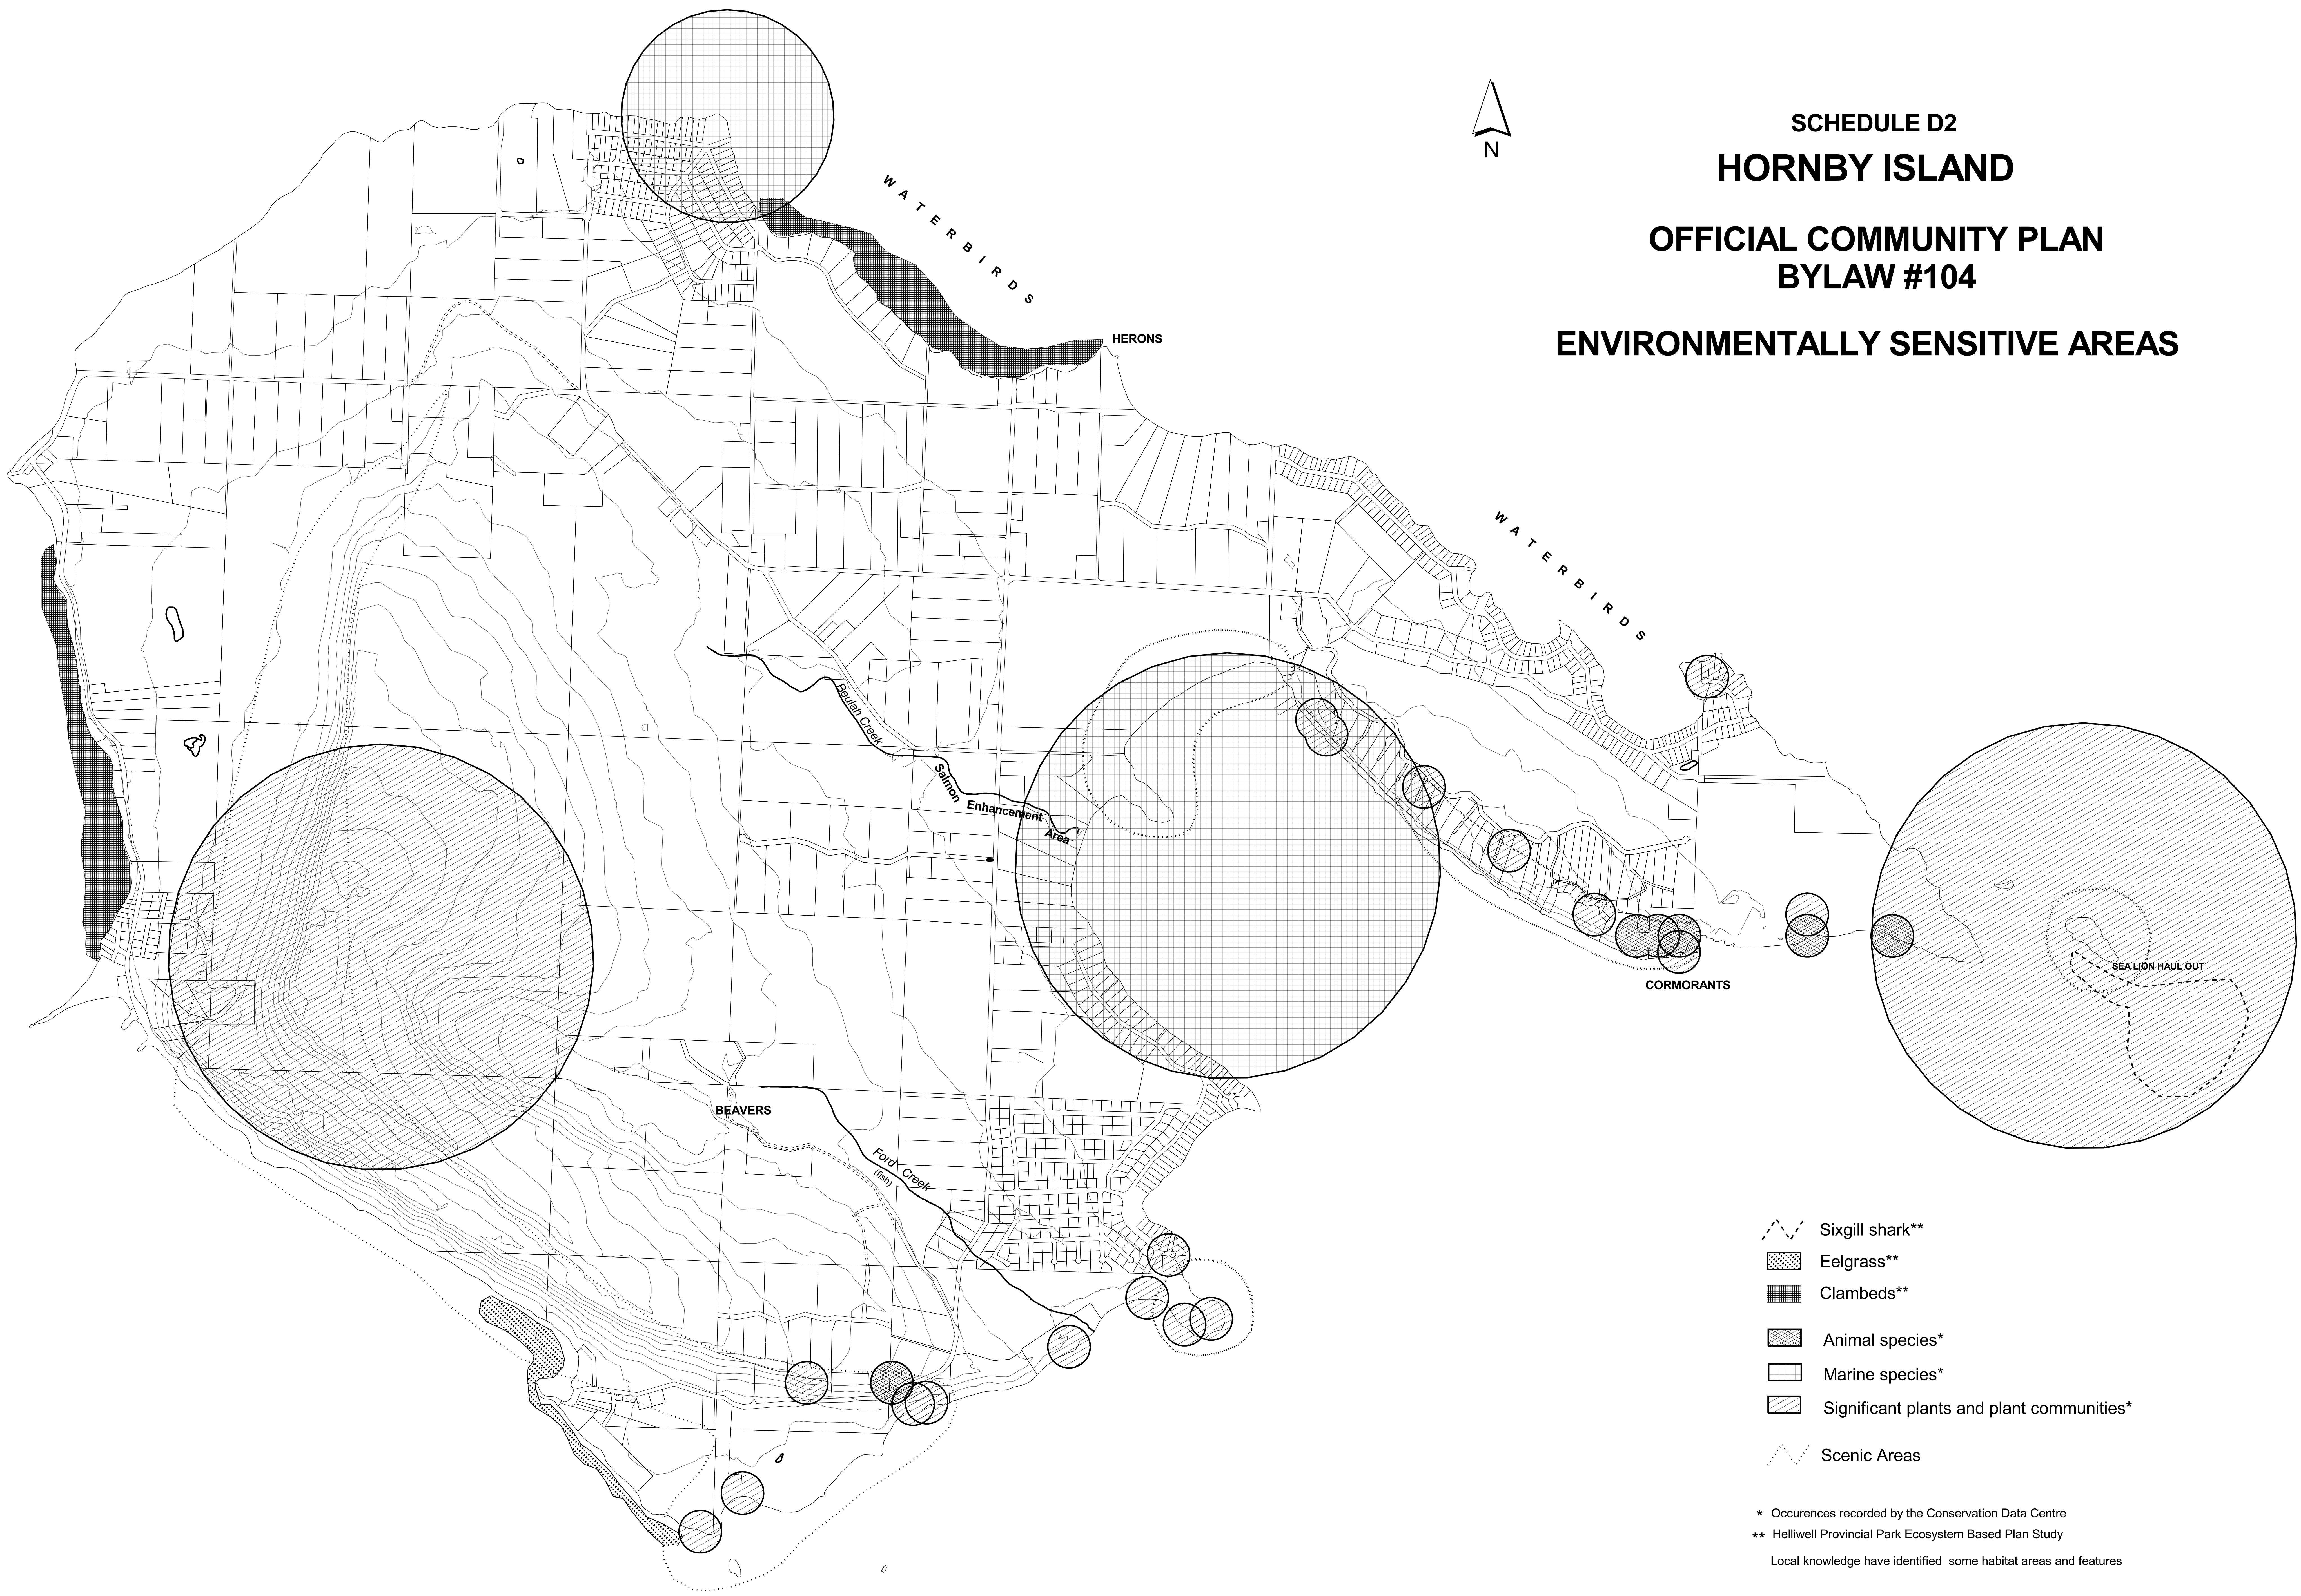

SCHEDULE D2
HORNBY ISLAND

**OFFICIAL COMMUNITY PLAN
 BYLAW #104**

ENVIRONMENTALLY SENSITIVE AREAS

- Sixgill shark**
- Eelgrass**
- Clambeds**
- Animal species*
- Marine species*
- Significant plants and plant communities*
- Scenic Areas

* Occurrences recorded by the Conservation Data Centre
 ** Helliwell Provincial Park Ecosystem Based Plan Study
 Local knowledge have identified some habitat areas and features

Scale 1:10,000
 0 400 800 Metres
 Contour Interval 20 m

HORNBY ISLAND

HORNBY ISLAND
 LOCAL TRUST COMMITTEE
 Schedule D2
 ENVIRONMENTALLY SENSITIVE AREAS