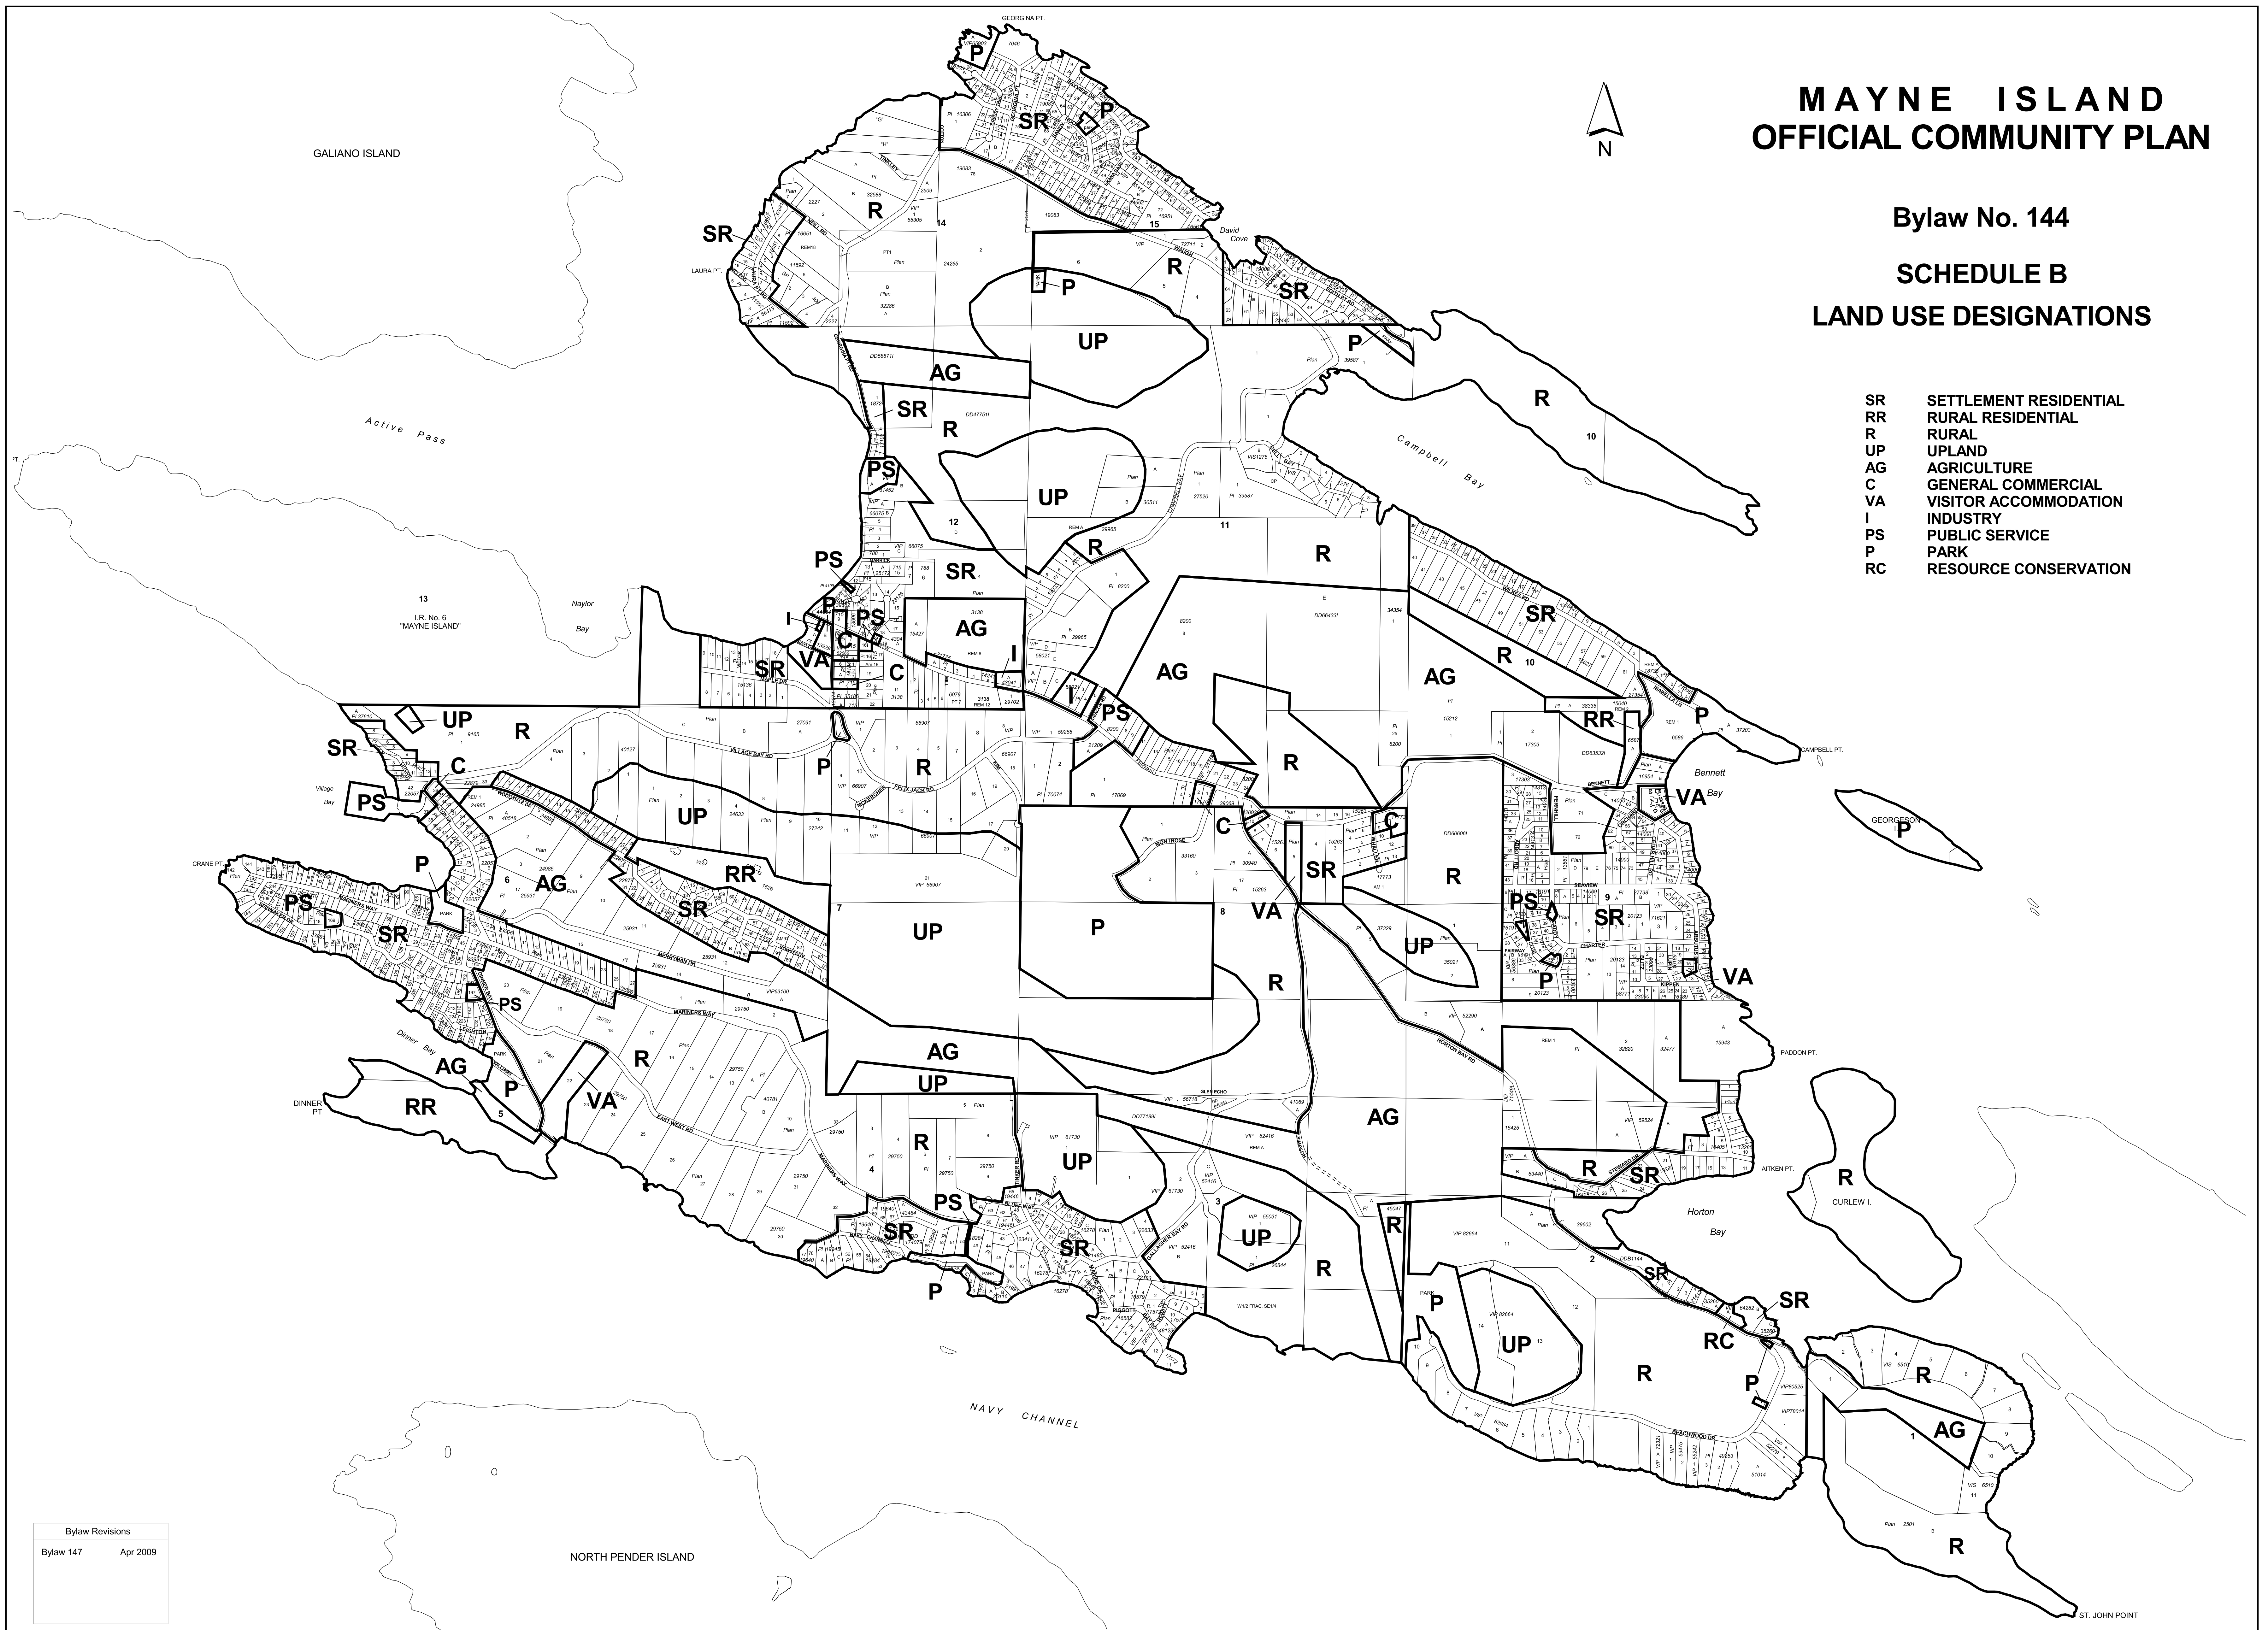

# MAYNE ISLAND OFFICIAL COMMUNITY PLAN

Bylaw No. 144

## SCHEDULE B LAND USE DESIGNATIONS

SR	SETTLEMENT RESIDENTIAL
RR	RURAL RESIDENTIAL
R	RURAL
UP	UPLAND
AG	AGRICULTURE
C	GENERAL COMMERCIAL
VA	VISITOR ACCOMMODATION
I	INDUSTRY
PS	PUBLIC SERVICE
P	PARK
RC	RESOURCE CONSERVATION