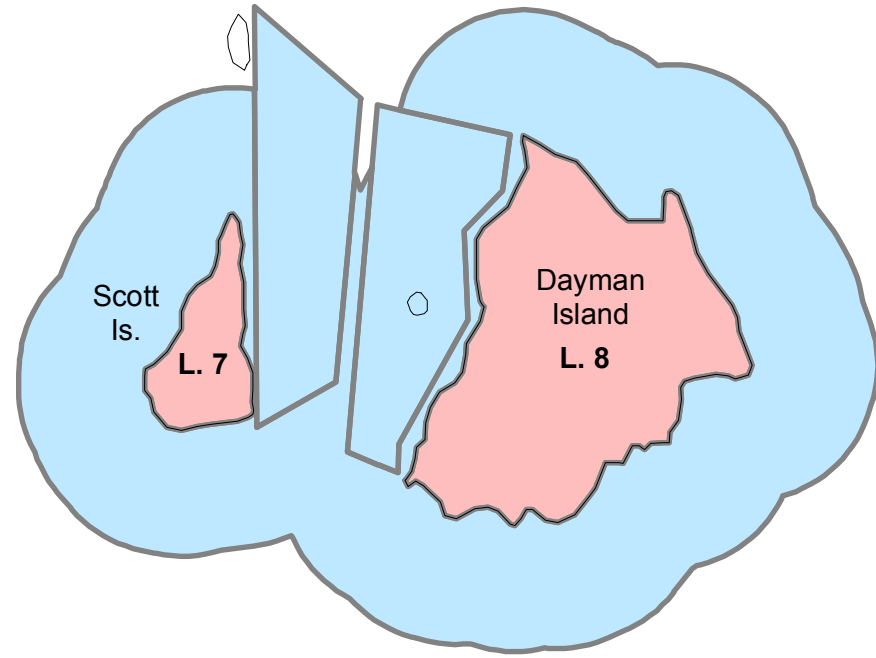

### Scott, Dayman, & Hudson Islands

## Thetis Associated Islands Official Community Plan Schedule C - Land Use Designation

- CS Community Service
- P Park
- R Residential
- M Marine

1:9,000