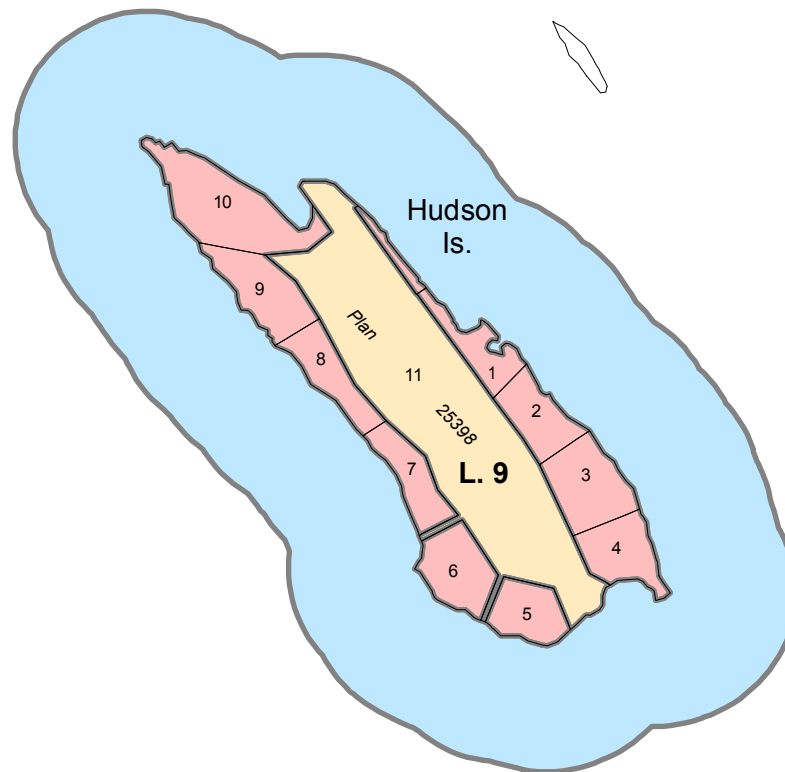

### Scott, Dayman, & Hudson Islands

## Thetis Associated Islands Official Community Plan Schedule C - Land Use Designation

- CS Community Service
- P Park
- R Residential
- M Marine

1:9,000