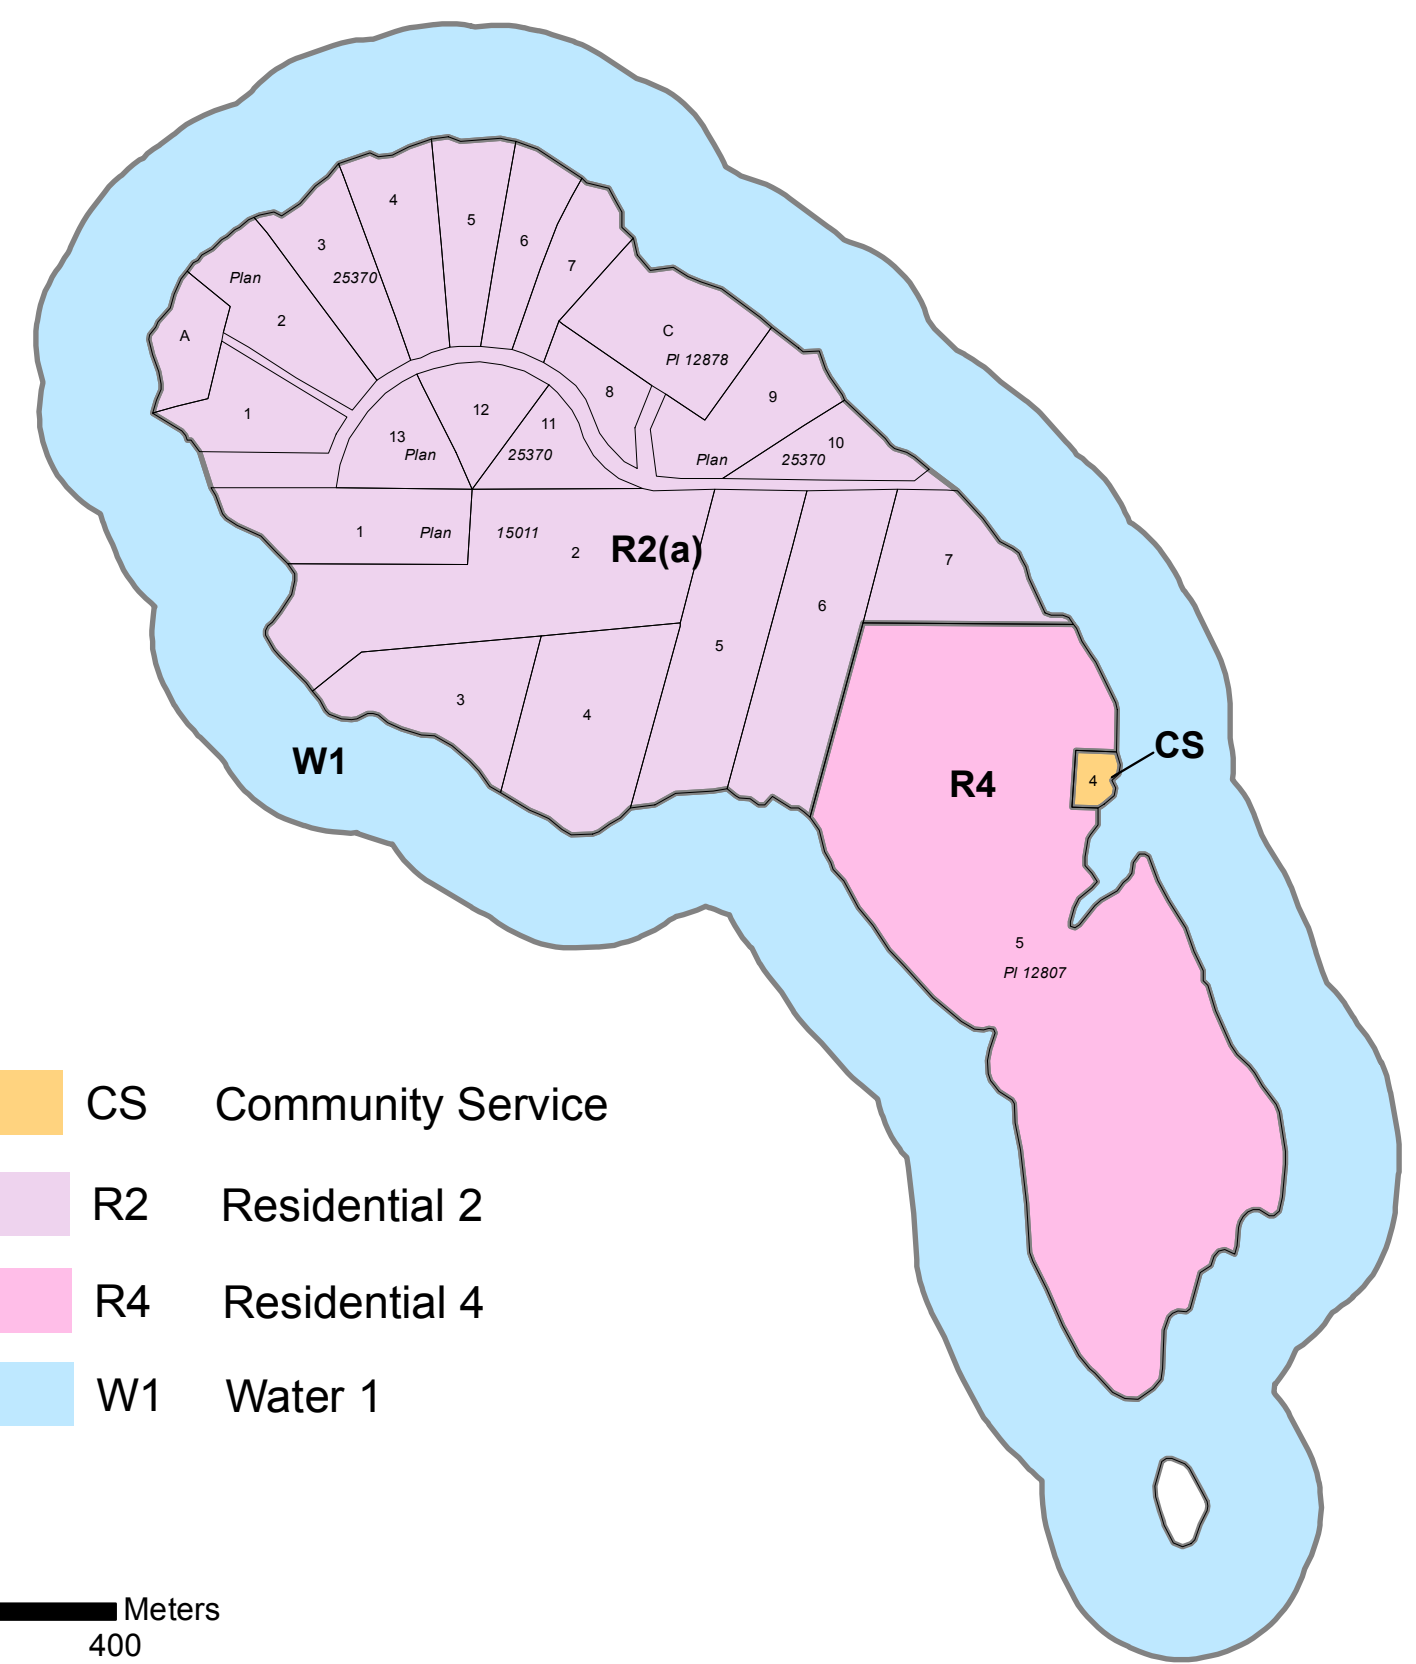

Map A

Ruxton, Pylades, Tree & Whaleboat Islands

- P Park
- R1 Residential 1
- R2 Residential 2
- R3 Residential 3
- W1 Water 1
- W3 Water 3
- W4 Water 4

Thetis Associated Islands  
Land Use Bylaw  
Schedule C - Zoning

Map B

Reid Island

- CS Community Service
- R2 Residential 2
- R4 Residential 4
- W1 Water 1