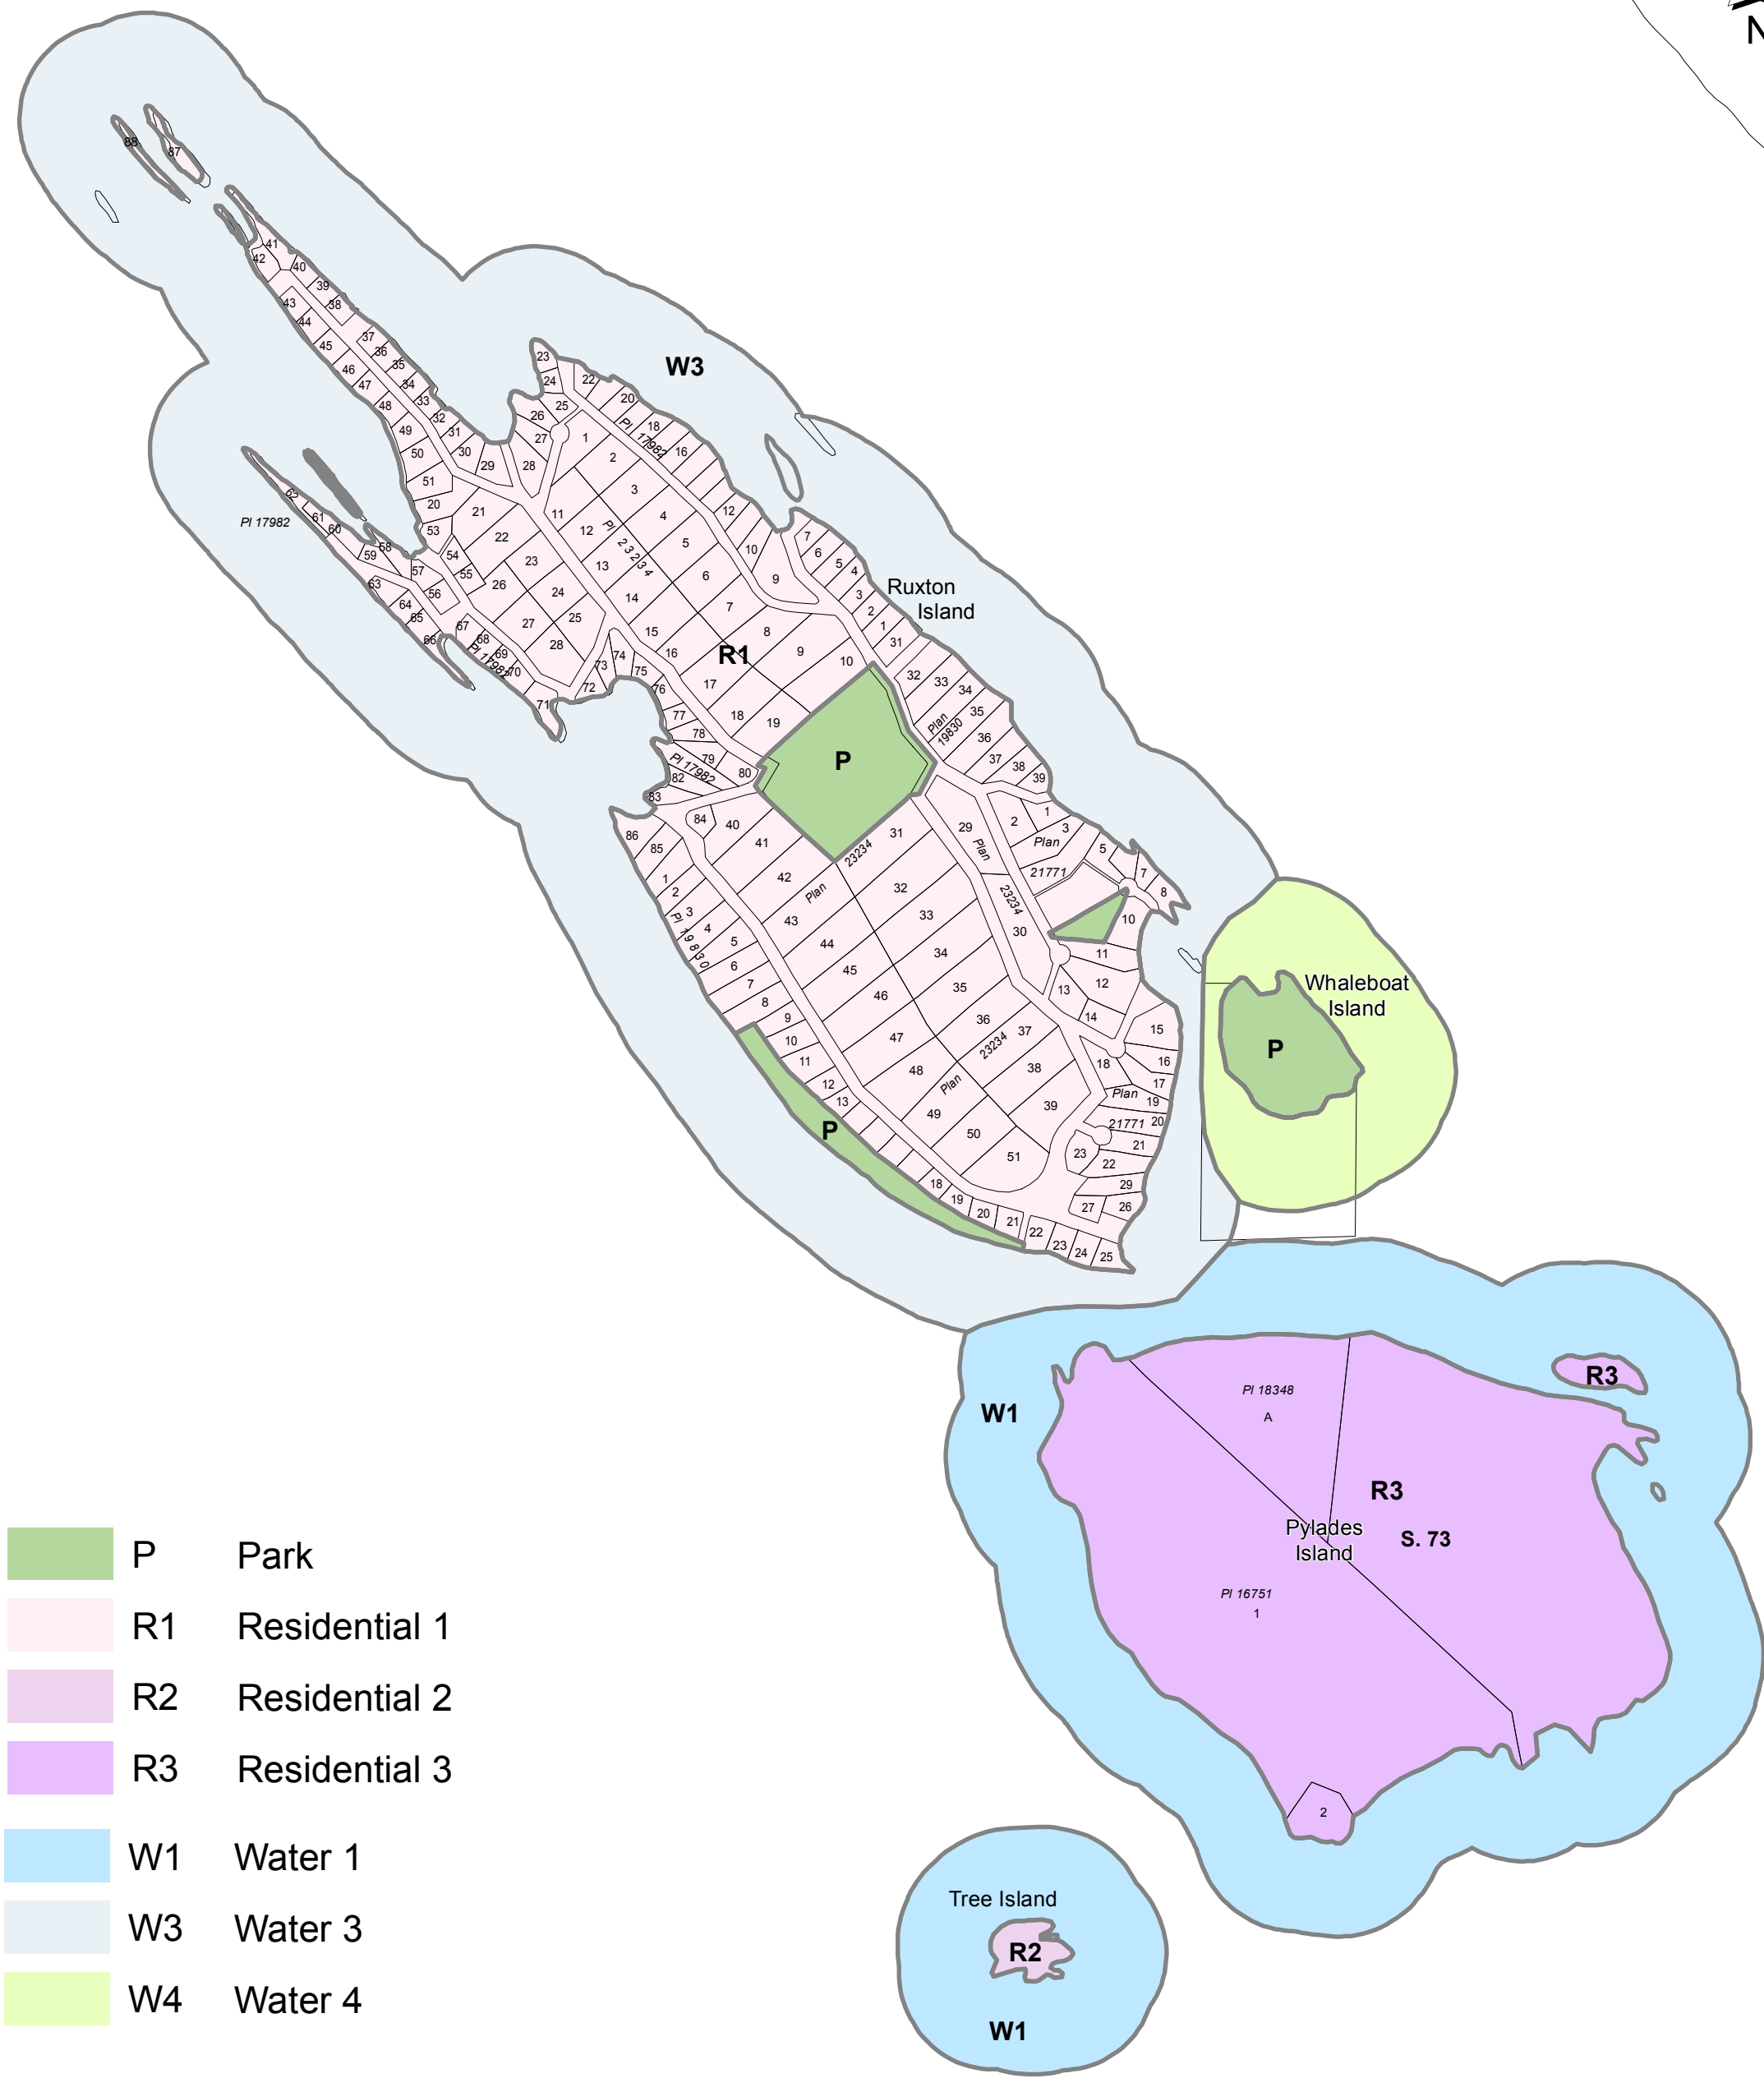

Map A

Ruxton, Pylades, Tree & Whaleboat Islands

- P Park
- R1 Residential 1
- R2 Residential 2
- R3 Residential 3
- W1 Water 1
- W3 Water 3
- W4 Water 4

Thetis Associated Islands  
Land Use Bylaw  
Schedule C - Zoning

Map B

Reid Island

- CS Community Service
- R2 Residential 2
- R4 Residential 4
- W1 Water 1